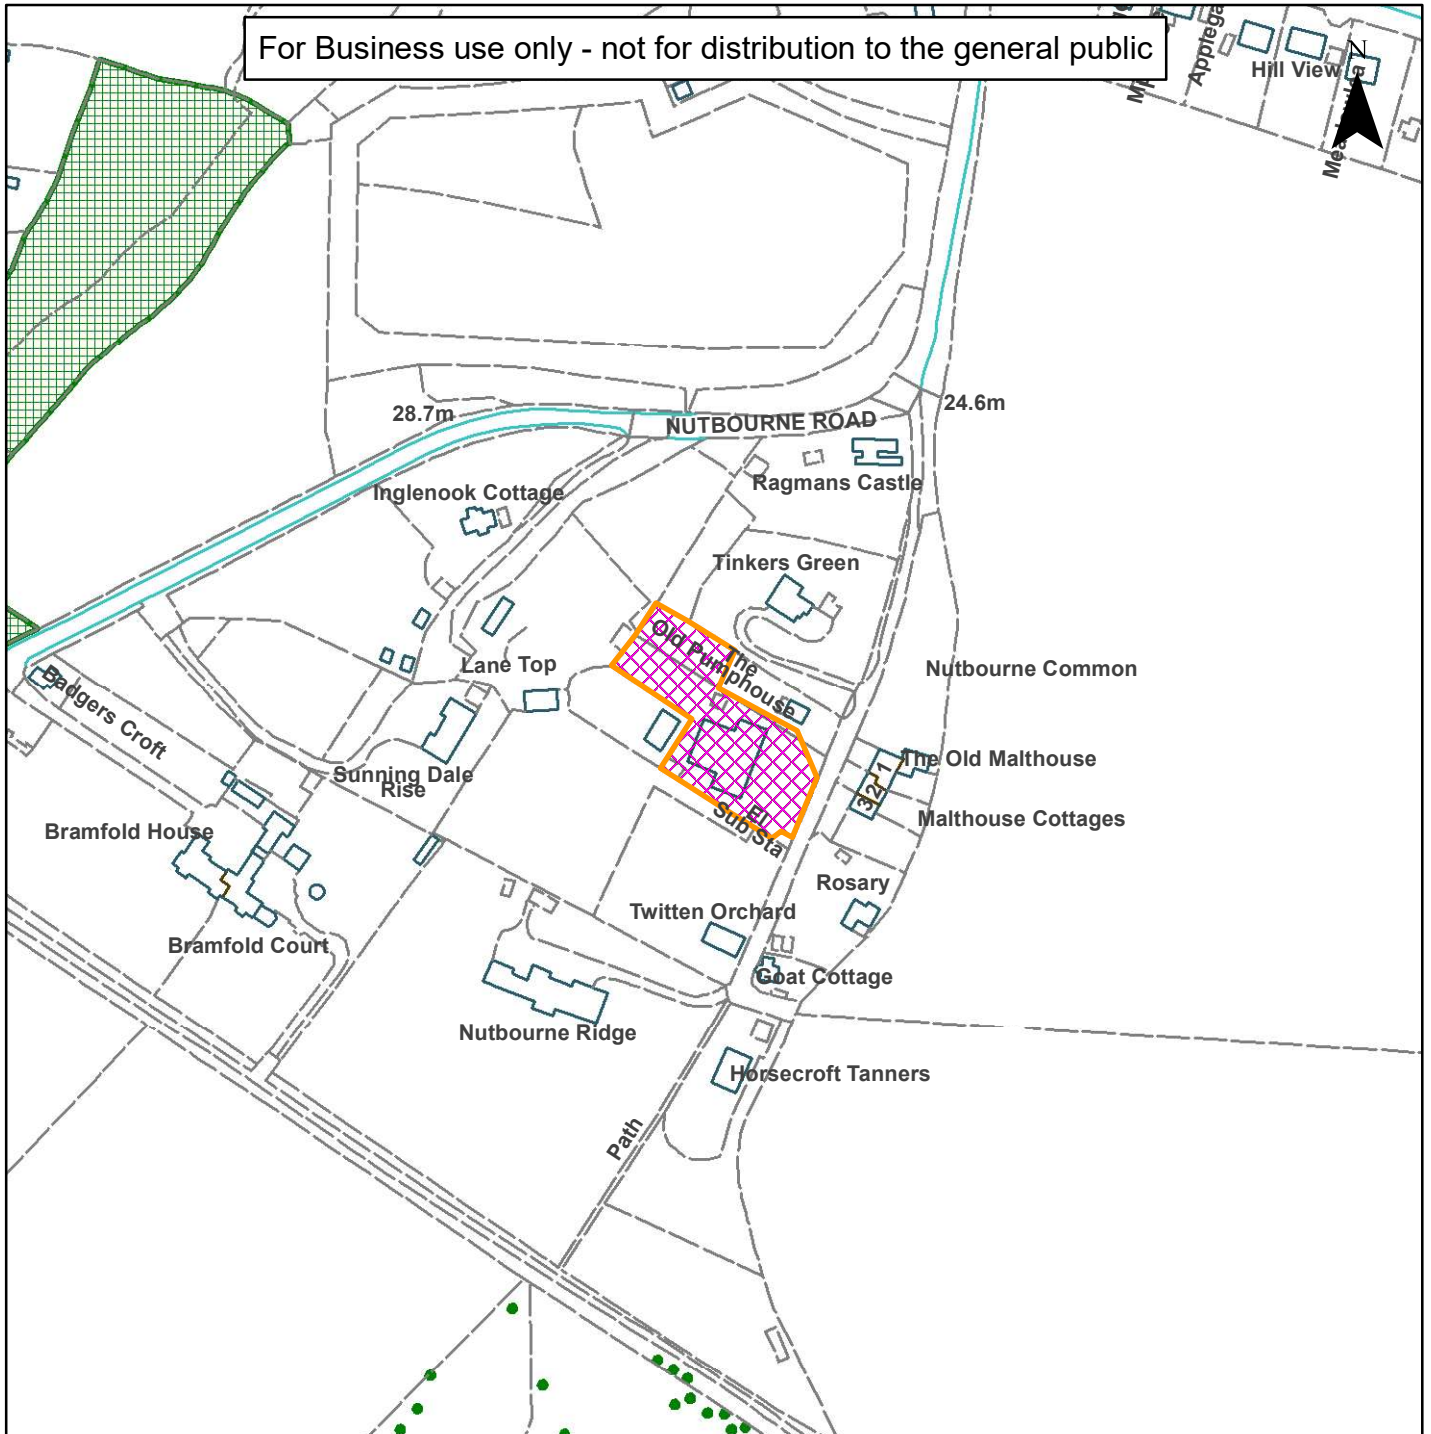

Nutbourne Studio, Nutbourne Common, Pulborough, RH20 2HB

For Business use only - not for distribution to the general public

Scale: 1:2,500

Reproduced from the Ordnance Survey map with permission of the Controller of Her Majesty's Stationery Office © Crown Copyright 2012.

Unauthorised reproduction infringes Crown Copyright and may lead to prosecution or civil proceedings.

Organisation	Horsham District Council
Department	
Comments	
Date	07/12/2017
MSA Number	100023865